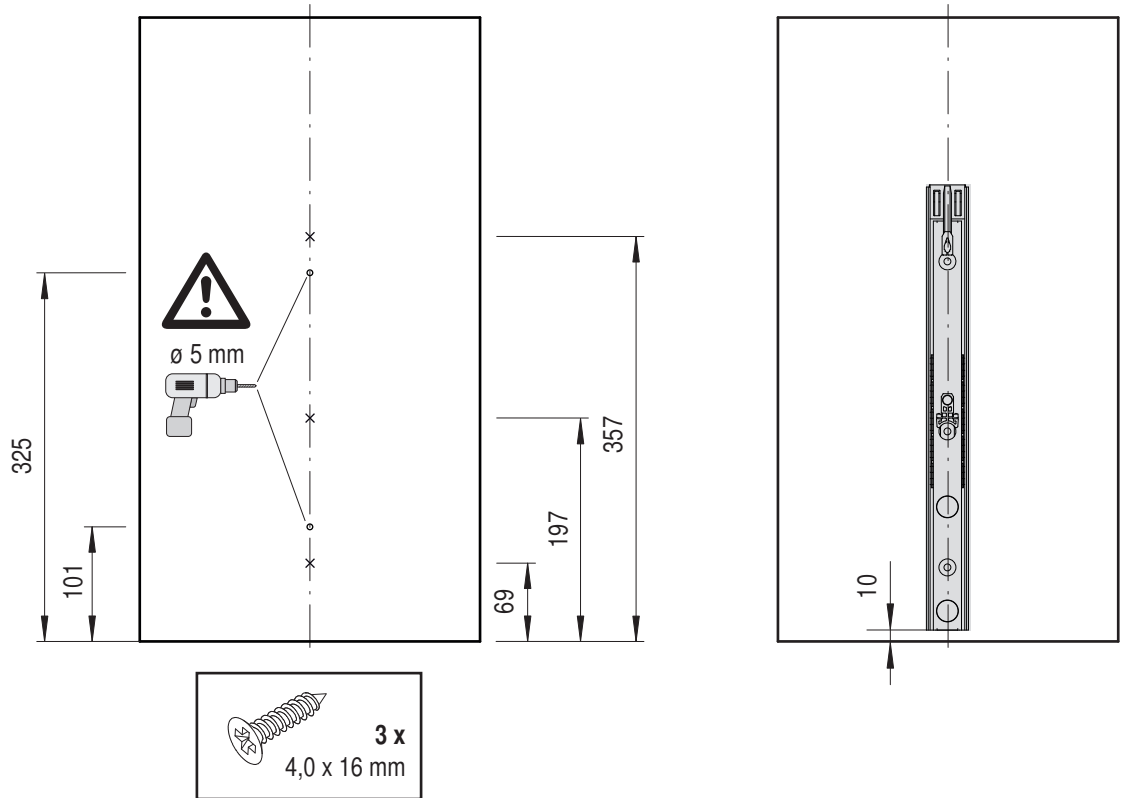

VS SUB Larder

VS TAL Larder

Installation dimensions

Heights:

- VS SUB Larder 1 650 mm - 950 mm (2 baskets)
- VS TAL Larder 2 950 mm - 1200 mm (3 baskets)
- VS TAL Larder 3 1200 mm - 1450 mm (4 baskets)
- VS TAL Larder 4 1450 mm - 1700 mm (4 baskets)
- VS TAL Larder 5 1700 mm - 1950 mm (5 baskets)
- VS TAL Larder 6 1900 mm - 2140 mm (5 baskets)
- VS TAL Larder 7 2140 mm - 2330 mm (7 baskets)

Basket dimensions

Cabinet	Basket width				Basket depth	Basket height
	300	400	450	500		
Planero	250	350	400	450	460	80 (85 Artline)
	250	350	400	-	440	80

Capacity

Fully extendable unit 120 kg

Basket variants

Basket divider

Suitable for Classic, Saphir and Premea baskets with 250 mm width and 300 mm cabinet width.

Suitable for Classic, Saphir and Premea baskets with 350 mm width and 400 mm cabinet width.

Please note: The cabinet must be securely fastened to the wall to prevent it from tilting. Appropriate fixing material is not supplied with the fitting.

B

A	X	Z
275	200	225
300	225	250
300	232	257
400	325	350
450	375	400
500	425	450
600	525	550

VS TAL Larder	8 ø 5 mm E	8 F	8 G	8 ø 5 mm H	
1	64	96	2 x 96	256	384
2	64	128	4 x 96	512	640
3	64	112	7 x 96	768	896
4	64	96	10 x 96	1024	1152
5	64	128	12 x 96	1280	1408
6	64	96	14 x 96	1408	1536
7	64	96	16 x 96	1600	1728