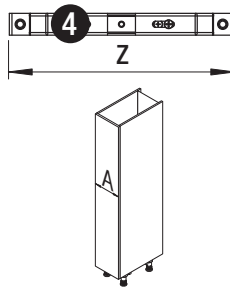

Basket dimensions

Cabinet	Basket width				Basket depth	Basket height
	300	400	450	500		
Planero	250	350	400	450	460	80 (85 Artline)
	250	350	400	-	440	80

Capacity

Fully extendable unit 120 kg

Basket variants

Basket divider

Suitable for Classic, Saphir and Premea baskets with 250 mm width and 300 mm cabinet width.

Suitable for Classic, Saphir and Premea baskets with 350 mm width and 400 mm cabinet width.

Please note: The cabinet must be securely fastened to the wall to prevent it from tilting. Appropriate fixing material is not supplied with the fitting.

B

A	X	Z
275	200	225
300	225	250
300	232	257
400	325	350
450	375	400
500	425	450
600	525	550

VS TAL Larder	8 ø 5 mm E	8 F	8 G	8 ø 5 mm H	
1	64	96	2 x 96	256	384
2	64	128	4 x 96	512	640
3	64	112	7 x 96	768	896
4	64	96	10 x 96	1024	1152
5	64	128	12 x 96	1280	1408
6	64	96	14 x 96	1408	1536
7	64	96	16 x 96	1600	1728