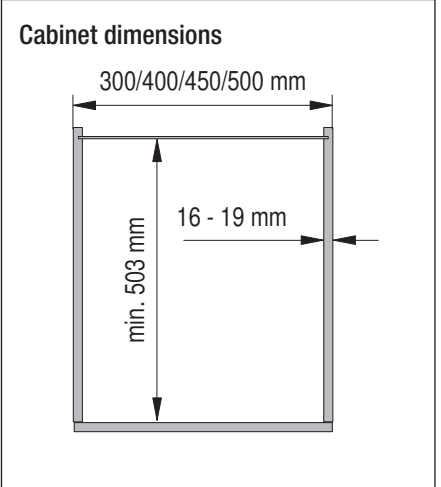

VS SUB Larder

VS TAL Larder

Installation dimensions

Heights:

- VS SUB Larder 1 650 mm - 950 mm (2 baskets)
- VS TAL Larder 2 950 mm - 1200 mm (3 baskets)
- VS TAL Larder 3 1200 mm - 1450 mm (4 baskets)
- VS TAL Larder 4 1450 mm - 1700 mm (4 baskets)
- VS TAL Larder 5 1700 mm - 1950 mm (5 baskets)
- VS TAL Larder 6 1900 mm - 2140 mm (5 baskets)
- VS TAL Larder 7 2140 mm - 2330 mm (7 baskets)

Basket dimensions

Cabinet	Basket width				Basket depth	Basket height
	300	400	450	500		
Planero	250	350	400	450	460	80 (85 Artline)
	250	350	400	-	440	80

Capacity

Fully extendable unit 120 kg

Basket variants

Basket divider

Suitable for Classic, Saphir and Premea baskets with 250 mm width and 300 mm cabinet width.

Suitable for Classic, Saphir and Premea baskets with 350 mm width and 400 mm cabinet width.

Please note: The cabinet must be securely fastened to the wall to prevent it from tilting. Appropriate fixing material is not supplied with the fitting.