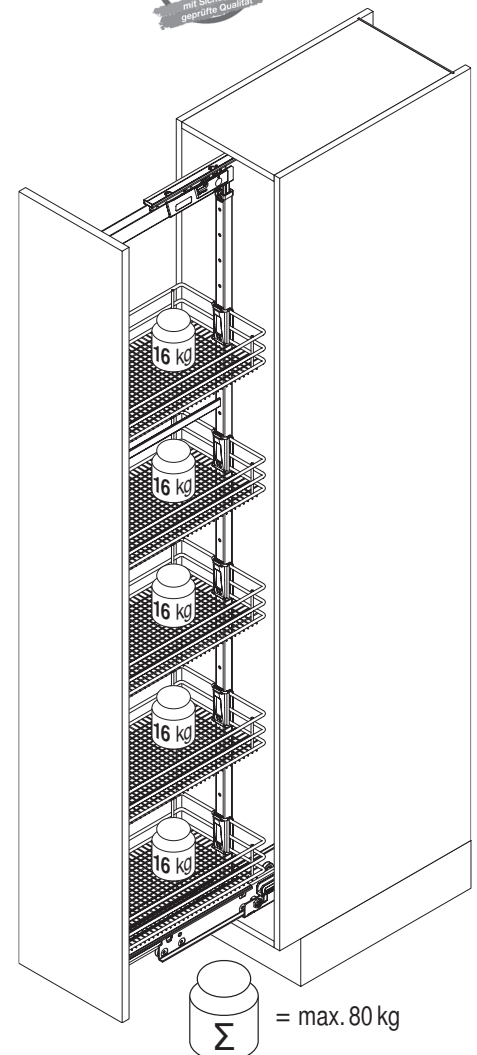

VS SUB Larder

VS TAL Larder

Installation dimensions

Heights:

- VS SUB Larder 1 650 mm - 950 mm (2 baskets)
- VS TAL Larder 2 950 mm - 1200 mm (3 baskets)
- VS TAL Larder 3 1200 mm - 1450 mm (4 baskets)
- VS TAL Larder 4 1450 mm - 1700 mm (4 baskets)
- VS TAL Larder 5 1700 mm - 1950 mm (5 baskets)
- VS TAL Larder 6 1900 mm - 2140 mm (5 baskets)
- VS TAL Larder 7 2140 mm - 2330 mm (7 baskets)

Basket dimensions

Cabinet	Basket width				Basket depth	Basket height
	300	400	450	500		
Planero	250	350	400	450	460	80 (85 Artline)
	250	350	400	-	440	80

Capacity

Fully extendable unit 120 kg

Basket variants

Basket divider

Suitable for Classic, Saphir and Premea baskets with 250 mm width and 300 mm cabinet width.

Suitable for Classic, Saphir and Premea baskets with 350 mm width and 400 mm cabinet width.

Please note: The cabinet must be securely fastened to the wall to prevent it from tilting. Appropriate fixing material is not supplied with the fitting.