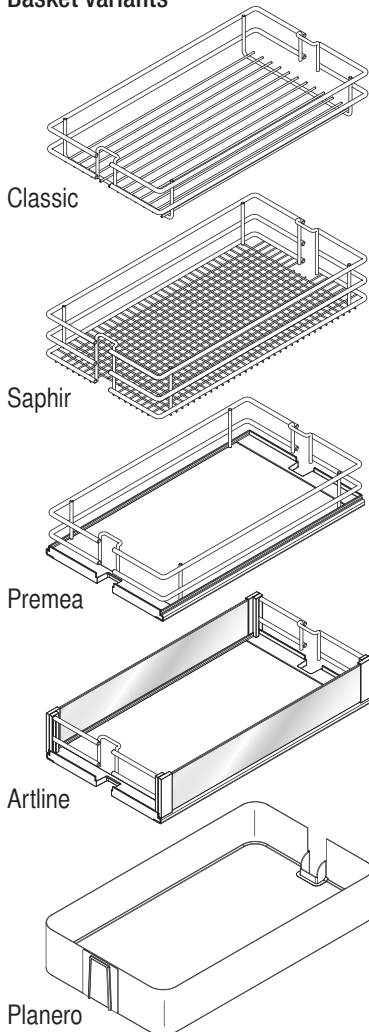

VS SUB Larder

VS TAL Larder

Installation dimensions

Heights:

- VS SUB Larder 1 650 mm - 950 mm (2 baskets)
- VS TAL Larder 2 950 mm - 1200 mm (3 baskets)
- VS TAL Larder 3 1200 mm - 1450 mm (4 baskets)
- VS TAL Larder 4 1450 mm - 1700 mm (4 baskets)
- VS TAL Larder 5 1700 mm - 1950 mm (5 baskets)
- VS TAL Larder 6 1900 mm - 2140 mm (5 baskets)
- VS TAL Larder 7 2140 mm - 2330 mm (7 baskets)

Basket dimensions

Cabinet	Basket width				Basket depth	Basket height
	300	400	450	500		
Planero	250	350	400	450	460	80 (85 Artline)
	250	350	400	-	440	80

Capacity

Fully extendable unit 120 kg

Basket variants

Basket divider

Suitable for Classic, Saphir and Premea baskets with 250 mm width and 300 mm cabinet width.

Suitable for Classic, Saphir and Premea baskets with 350 mm width and 400 mm cabinet width.

Please note: The cabinet must be securely fastened to the wall to prevent it from tilting. Appropriate fixing material is not supplied with the fitting.

B

A	X	Z
275	200	225
300	225	250
300	232	257
400	325	350
450	375	400
500	425	450
600	525	550

VS TAL Larder	8 ø 5 mm E	8 F	8 G	8 ø 5 mm H	
1	64	96	2 x 96	256	384
2	64	128	4 x 96	512	640
3	64	112	7 x 96	768	896
4	64	96	10 x 96	1024	1152
5	64	128	12 x 96	1280	1408
6	64	96	14 x 96	1408	1536
7	64	96	16 x 96	1600	1728