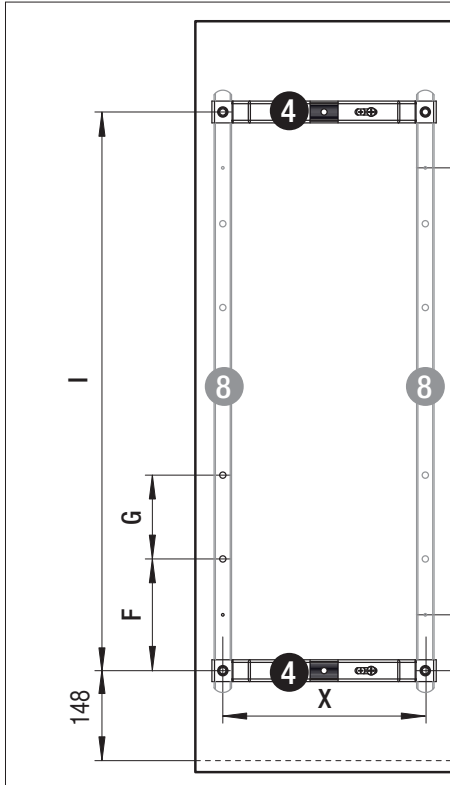

VS SUB Larder

VS TAL Larder

Installation dimensions

Heights:

- VS SUB Larder 1 650 mm - 950 mm (2 baskets)
- VS TAL Larder 2 950 mm - 1200 mm (3 baskets)
- VS TAL Larder 3 1200 mm - 1450 mm (4 baskets)
- VS TAL Larder 4 1450 mm - 1700 mm (4 baskets)
- VS TAL Larder 5 1700 mm - 1950 mm (5 baskets)
- VS TAL Larder 6 1900 mm - 2140 mm (5 baskets)
- VS TAL Larder 7 2140 mm - 2330 mm (7 baskets)

Basket dimensions

Cabinet	Basket width				Basket depth	Basket height
	300	400	450	500		
Planero	250	350	400	450	460	80 (85 Artline)
	250	350	400	-	440	80

Capacity

Fully extendable unit 120 kg

Basket variants

Basket divider

Suitable for Classic, Saphir and Premea baskets with 250 mm width and 300 mm cabinet width.

Suitable for Classic, Saphir and Premea baskets with 350 mm width and 400 mm cabinet width.

Please note: The cabinet must be securely fastened to the wall to prevent it from tilting. Appropriate fixing material is not supplied with the fitting.

B

A	X	Z
275	200	225
300	225	250
300	232	257
400	325	350
450	375	400
500	425	450
600	525	550

VS TAL Larder	8 ø 5 mm E	8 F	8 G	8 ø 5 mm H	
1	64	96	2 x 96	256	384
2	64	128	4 x 96	512	640
3	64	112	7 x 96	768	896
4	64	96	10 x 96	1024	1152
5	64	128	12 x 96	1280	1408
6	64	96	14 x 96	1408	1536
7	64	96	16 x 96	1600	1728