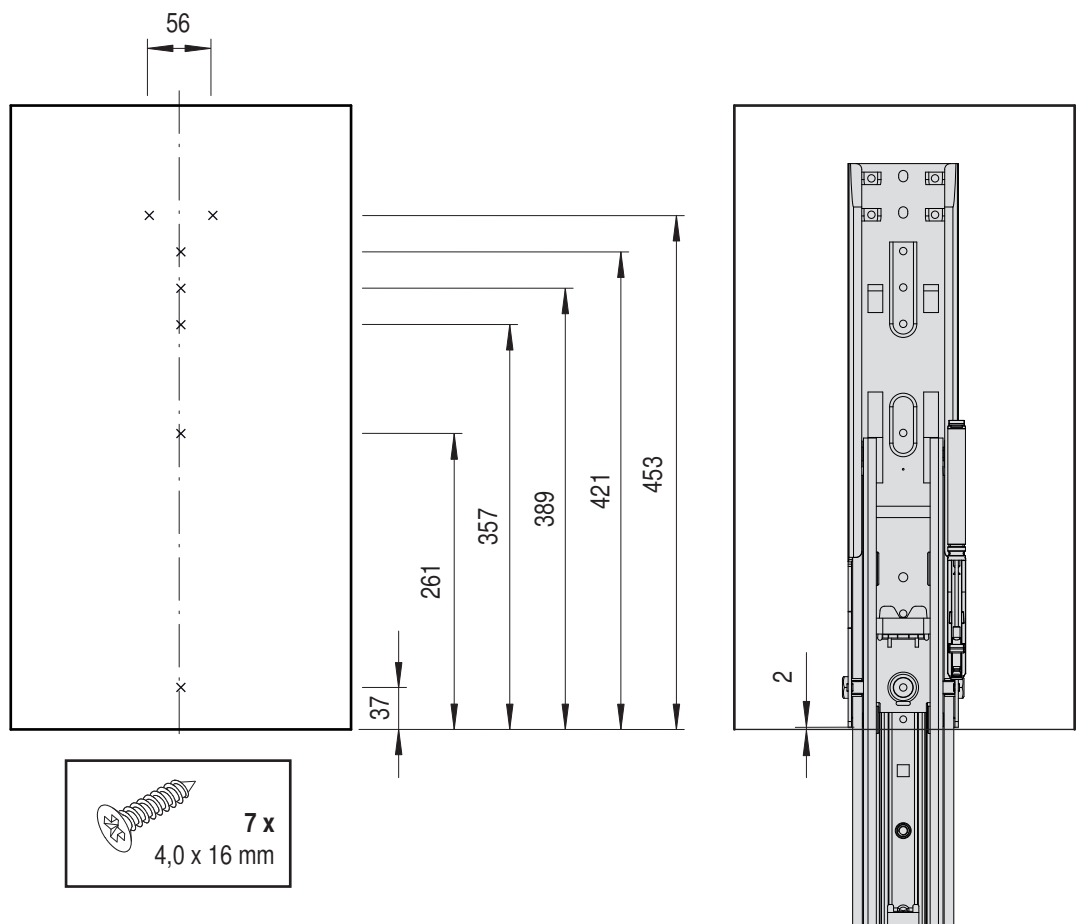

Basket dimensions

Cabinet	Basket width				Basket depth	Basket height
	300	400	450	500		
Planero	250	350	400	450	460	80 (85 Artline)
	250	350	400	-	440	80

Capacity

Fully extendable unit 120 kg

Basket variants

Basket divider

Suitable for Classic, Saphir and Premea baskets with 250 mm width and 300 mm cabinet width.

Suitable for Classic, Saphir and Premea baskets with 350 mm width and 400 mm cabinet width.

Please note: The cabinet must be securely fastened to the wall to prevent it from tilting. Appropriate fixing material is not supplied with the fitting.

B

A	X	Z
275	200	225
300	225	250
300	232	257
400	325	350
450	375	400
500	425	450
600	525	550

VS TAL Larder	8 ø 5 mm E	8 F	8 G	8 ø 5 mm H	
1	64	96	2 x 96	256	384
2	64	128	4 x 96	512	640
3	64	112	7 x 96	768	896
4	64	96	10 x 96	1024	1152
5	64	128	12 x 96	1280	1408
6	64	96	14 x 96	1408	1536
7	64	96	16 x 96	1600	1728