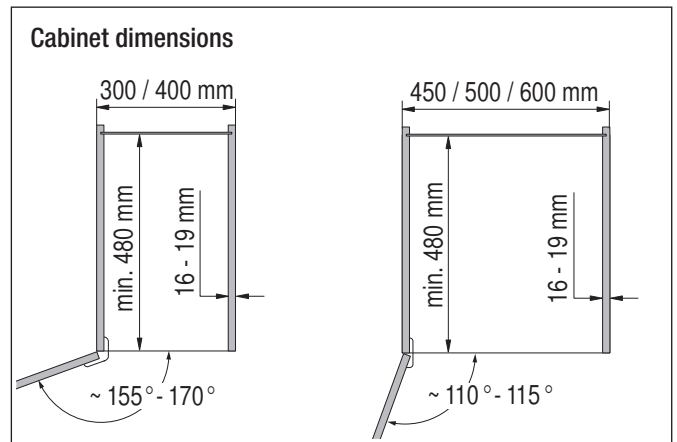

### Installation dimensions

#### Heights

- VS TAL Gate 1 650 mm - 950 mm (2 baskets)
- VS TAL Gate 2 950 mm - 1200 mm (3 baskets)
- VS TAL Gate 3 1200 mm - 1450 mm (4 baskets)
- VS TAL Gate 4 1450 mm - 1700 mm (4 baskets)
- VS TAL Gate 5 1700 mm - 1950 mm (5 baskets)
- VS TAL Gate 6 1900 mm - 2140 mm (5 baskets)

### Basket dimensions

Cabinet	Basket width	Basket depth	Basket height	
			Classic Saphir	Premea Artline, Planero
300	230	420	75/115	84/124
400	330	420	75/115	84/124
450	350	395	75/115	84/124
500	400	395	75/115	84/124
600	500	395	75/115	84/124