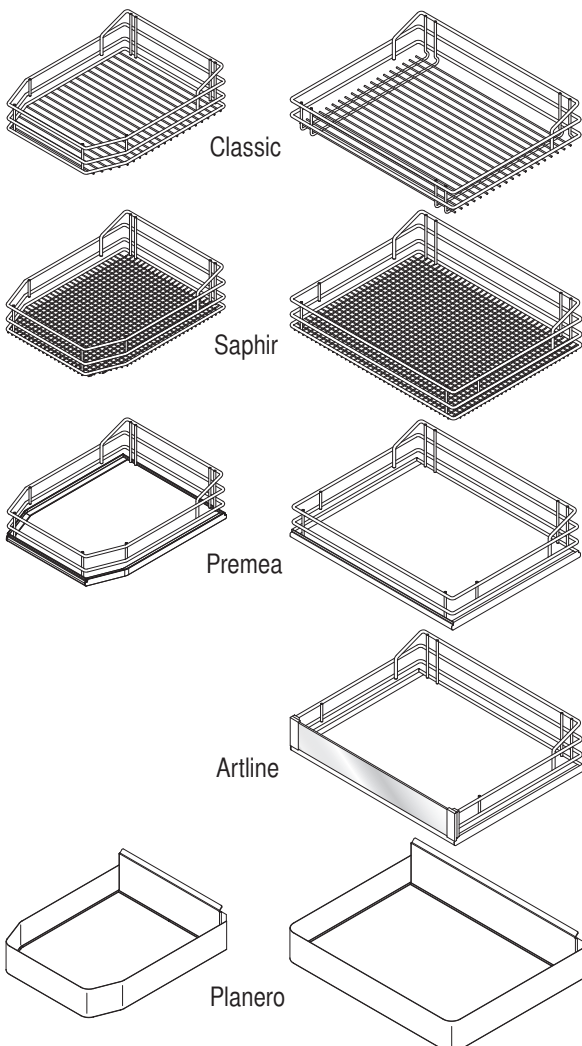

### Installation dimensions

#### Heights

- VS TAL Gate 1 650 mm - 950 mm (2 baskets)
- VS TAL Gate 2 950 mm - 1200 mm (3 baskets)
- VS TAL Gate 3 1200 mm - 1450 mm (4 baskets)
- VS TAL Gate 4 1450 mm - 1700 mm (4 baskets)
- VS TAL Gate 5 1700 mm - 1950 mm (5 baskets)
- VS TAL Gate 6 1900 mm - 2140 mm (5 baskets)

### Basket dimensions

Cabinet	Basket width	Basket depth	Basket height	
			Classic Saphir	Premea Artline, Planero
300	230	420	75/115	84/124
400	330	420	75/115	84/124
450	350	395	75/115	84/124
500	400	395	75/115	84/124
600	500	395	75/115	84/124

### Basket variants

C 300 / 400

C 450 / 500 / 600

Please note: The cabinet must be securely fastened to the wall to prevent it from tilting. Appropriate fixing material is not supplied with the fitting.

We reserve the right to make technical changes and to improve product specifications.