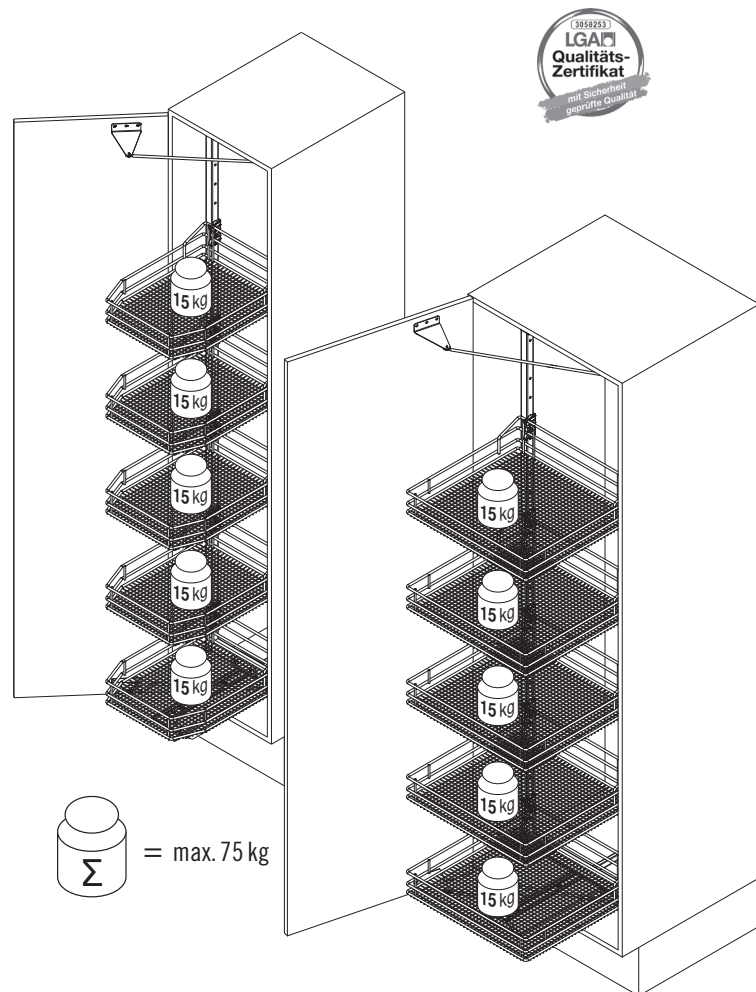

### Installation dimensions

#### Heights

- VS TAL Gate 1 650 mm - 950 mm (2 baskets)
- VS TAL Gate 2 950 mm - 1200 mm (3 baskets)
- VS TAL Gate 3 1200 mm - 1450 mm (4 baskets)
- VS TAL Gate 4 1450 mm - 1700 mm (4 baskets)
- VS TAL Gate 5 1700 mm - 1950 mm (5 baskets)
- VS TAL Gate 6 1900 mm - 2140 mm (5 baskets)

### Basket dimensions

Cabinet	Basket width	Basket depth	Basket height	
			Classic Saphir	Premea Artline, Planero
300	230	420	75/115	84/124
400	330	420	75/115	84/124
450	350	395	75/115	84/124
500	400	395	75/115	84/124
600	500	395	75/115	84/124

### Basket variants

C 300 / 400

C 450 / 500 / 600

Please note: The cabinet must be securely fastened to the wall to prevent it from tilting. Appropriate fixing material is not supplied with the fitting.

We reserve the right to make technical changes and to improve product specifications.